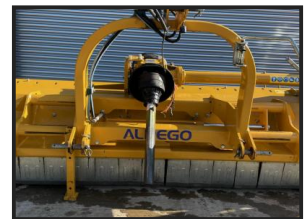

Alpego TR36 280

£4,000.00

An immaculate side shift Alepgo flail mower with a 2.8 metre working width, done very little work and a huge saving on new!

Product Details

Product Details	
<i>Category/Type</i>	<i>Toppers</i>
<i>Make</i>	<i>Alpego</i>
<i>Model</i>	<i>TR36 280</i>
<i>Year</i>	<i>2018</i>
<i>Hours</i>	<i>-</i>