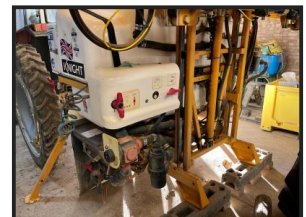

Knight MTD GW15

£5,950.00

Front tank, 2014 year, control box, 15 metre booms, very nice simple sprayer

Product Details

Product Details	
<i>Category/Type</i>	Sprayers
<i>Make</i>	Knight
<i>Model</i>	MTD GW15
<i>Year</i>	2014
<i>Hours</i>	-