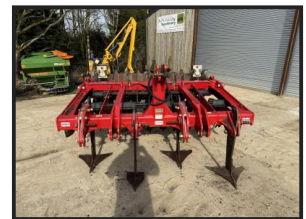

## Sumo Trio 2.5

**£10,500.00**

2.5 metre width, Shear-pin leg protection, good discs Large diameter good packer, 1 local owner from new, very tidy

Product Details	
<i>Category/Type</i>	<i>Tillage Machinery</i>
<i>Make</i>	<i>Sumo</i>
<i>Model</i>	<i>Trio 2.5</i>
<i>Year</i>	-
<i>Hours</i>	-